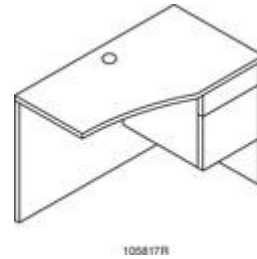

Curved Returns

For use with curved corner unit (drawers: box/file)
42" w x 24-18" d x 29 1/2" h
105817R Right 0/2 **$342.22**
42" w x 24-18" d x 29 1/2" h
105818L Left 2/0 **$342.22**