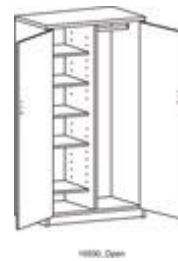

10530 Open

**Personal
Wardrobe/Storage
Cabinet**
Locking with four
adjustable and one fixed
shelf and coat rod
36" w x 24" d x 66 5/8" h
10530 $916.69