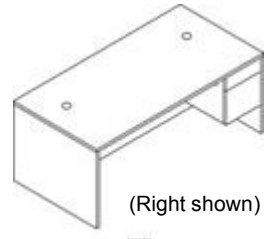

(Right shown)

Single Pedestal Desks
Rectangle (drawers: box/file)
72" w x 36" d x 29 ½" h
10585R Right 0/2 $486.28
10586L Left 2/0 $486.28
66" w x 30" d x 29 ½" h
10583R Right 0/2 $425.71
10584L Left 2/0 $425.71