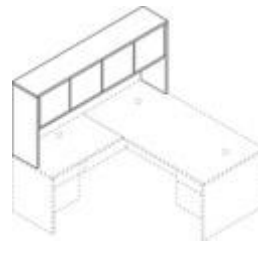

**Computer Credenzas**  
(drawers: adjustable-height Keyboard/mouse platform Center; box/box/file left; CPU pedestal right) 24" d x 29 1/2" h  
**105497 72" w \$799.09**  
**105495 60" w \$763.81**

**Bridges**  
For use with single pedestal desk, desk shell or peninsula to corner unit, single pedestal credenza or credenza shell (kneespace of desks limited to 24 3/4" w if bridge is used with a 66" w single pedestal desk) 29 1/2" h  
**10570 47" w x 24" d \$146.41**  
**10560 42" w x 24" d \$140.53**  
For use with corner or extended corner units or jetty or boomerang peninsulas  
**105599 36" w \$140.53**  
For use with corner or extended corner units  
**105598 30" w \$140.53**  
for use with single pedestal desk, desk shell or peninsula (excluding jetty, boomerang and reef)  
**105699 47" w x 20" d \$140.53**  
**105698 42" w x 20" d \$130.54**

**Stack-on PC Organizers**  
14 5/8" d x 22" h  
**105388 72" w \$322.81**  
**105386 60" w \$298.12**

**Work Organizer Shells**  
14 5/8" d x 14 1/8" h  
**10537 for 72" unit \$164.05**  
**10536 for 66" unit \$156.41**  
**10535 for 60" unit \$153.47**  
**10532 for 48" unit \$135.24**