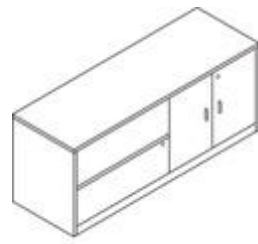

Credenza w/Lateral/Storage Cabinet
72" w x 24" d x 29 1/2" h
105492 $708.54