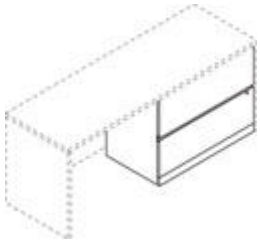

10500 Series Continued

MODULAR COMPONENTS

Cabinet Pedestals
38" w x 21 1/4" d x 28" h
10506 for 72" w Shell **$328.69**
26" w x 21 1/4" d x 28" h
10508 for 60" w shell **$302.23**

CPU Storage Pedestal
13 1/2" w x 22 3/4" d x 28 3/8" h
105090 **$246.37**

Mobile Printer/Fax Cart
20" w x 19 7/8" d x 14 1/8" h
105679 **$169.93**

Lateral File Pedestal
36" w x 20" d x 28" h
10503 **$418.66**
Multi file Pedestal
36" w x 20" d x 28" h
10505 **$499.21**