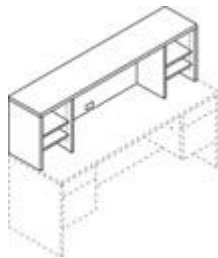

**Computer Credenzas**  
(drawers: adjustable-height Keyboard/mouse platform Center; box/box/file left; CPU pedestal right) 24" d x 29 1/2" h  
**105497 72" w \$799.09**  
**105495 60" w \$763.81**

**Bridges**  
For use with single pedestal desk, desk shell or peninsula to corner unit, single pedestal credenza or credenza shell (kneespace of desks limited to 24 3/4" w if bridge is used with a 66" w single pedestal desk) 29 1/2" h  
**10570 47" w x 24" d \$146.41**  
**10560 42" w x 24" d \$140.53**  
For use with corner or extended corner units or jetty or boomerang peninsulas  
**105599 36" w \$140.53**  
For use with corner or extended corner units  
**105598 30" w \$140.53**  
for use with single pedestal desk, desk shell or peninsula (excluding jetty, boomerang and reef)  
**105699 47" w x 20" d \$140.53**  
**105698 42" w x 20" d \$130.54**