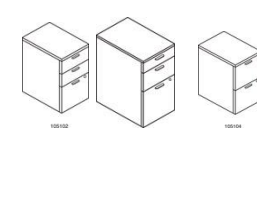

Mobile Pedestals

15 3/4" w x 22 3/4" d x 28" h
Box/box/file
105102 **$340.45**
Pencil/media/file
105103 **$363.97**
File/file
105104 **$340.45**