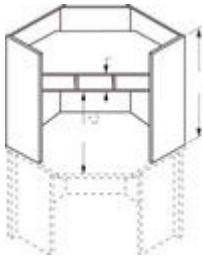

Stack-on Storage

For 42" Corner Unit
For use with 10580
35 7/8" h
105341 **$487.45**