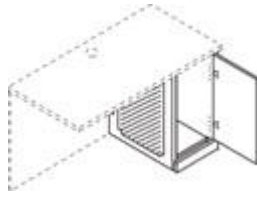

10500 Series Continued

MODULAR COMPONENTS

Cabinet Pedestals
38" w x 21 1/4" d x 28" h
10506 for 72" w Shell **$328.69**
26" w x 21 1/4" d x 28" h
10508 for 60" w shell **$302.23**

CPU Storage Pedestal
13 1/2" w x 22 3/4" d x 28 3/8" h
105090 **$246.37**

Mobile Printer/Fax Cart
20" w x 19 7/8" d x 14 1/8" h
105679 **$169.93**

Lateral File Pedestal
36" w x 20" d x 28" h
10503 **$418.66**
Multi file Pedestal
36" w x 20" d x 28" h
10505 **$499.21**