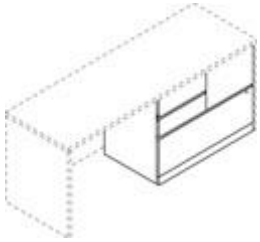

10500 Series Continued

MODULAR COMPONENTS

Cabinet Pedestals
38" w x 21 1/4" d x 28" h
10506 for 72" w Shell **$328.69**
26" w x 21 1/4" d x 28" h
10508 for 60" w shell **$302.23**

CPU Storage Pedestal
13 1/2" w x 22 3/4" d x 28 3/8" h
105090 **$246.37**

Mobile Printer/Fax Cart
20" w x 19 7/8" d x 14 1/8" h
105679 **$169.93**

Lateral File Pedestal
36" w x 20" d x 28" h
10503 **$418.66**
Multi file Pedestal
36" w x 20" d x 28" h
10505 **$499.21**