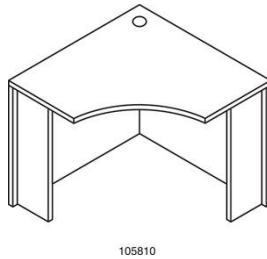

Curved corner unit

For use with curved returns
18" x 36" x 36" x 18" x 29 1/2" h
105810 **$304.00**