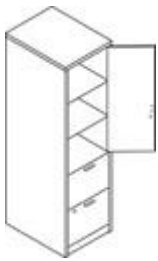

## SHARED COMPONENTS

105291

**Storage Cabinet w/Doors**  
36" w x 20" d x 29 1/2" h  
**105291 \$309.88**

**Bookcase Hutch**  
For 36" w Lateral File or  
Storage Cabinet w/Doors  
36" w x 14 5/8" d x 37 1/8" h  
**105292 \$228.14**

**Stack-on Open Storage**  
for 36" w Lateral File or  
Storage Cabinet w/Doors  
(clearance: 19 3/4" h)  
36" w x 14 5/8" d x 37 1/8" h  
**10531 \$196.39**

1981

**Bookcases**  
36" w x 13" d  
Fixed Shelves  
**1981 28" h 2-shelf \$175.81**  
**1982 41" h 3-shelf \$228.14**  
**1983 54" h 4-shelf \$270.48**  
**1984 67 1/2" h 5-shelf \$312.80**

**Vertical Paper Manager**  
For Desks, Credenzas and  
Returns  
14 7/8" w x 10 7/8" d x 19  
11/16" h  
**LVPM1 \$148.18**

**Storage/File Cabinets**  
18" w x 24" d x 66 5/8" h  
**105297R Right \$678.55**  
**105298L Left \$678.55**