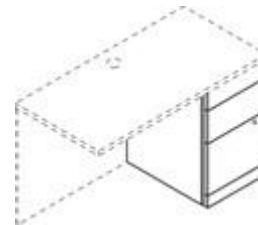

10500 Series continued

MODULAR COMPONENTS

Some models can be reconfigured

Multiple storage solutions to fit your needs

Storage placement flexibility

Approach side of desk on 10500 modular models offers full width conference overhang

Approach Side

Desk Shells

- 72" w x 36" d x 29 1/2" h
- **10596 Bow top $357.50**
- 60" w x 36" d x 29 1/2" h
- **105742 Bow top $329.87**
- 72" w x 36" d x 29 1/2" h
- **10594 Rectangle $325.16**
- 72" w x 30" d x 29 1/2" h
- **10592 Rectangle $304.00**
- 60" w x 30" d x 29 1/2" h
- **10579 Rectangle $288.71**
- 60" w x 30" d x 29 1/2" h
- **10578 Rectangle $269.30**
- 48" w x 30" d x 29 1/2" h
- **10598 Rectangle $248.14**

Credenza Shells

- 24" d x 29 1/2" h
- **10541 72" w $278.12**
- **10542 66" w $270.48**
- **10564 60" w $254.02**
- **105692 48" w $242.84**
- **105691 42 1/4" w $234.02**

Credenza Shells

- w/10" h modesty panel
- 24" d x 29 1/2" h
- **10541X 72" w $278.12**
- **10542X 66" w $270.48**
- **10564X 60" w $254.02**
- **105692X 48" w $242.84**
- **105691X 42 1/4" w $234.02**

Return Shells w/support

- 24" d x 29 1/2" h
- **Note:** Return shells are non-handed
- **105686 72" w $278.12**
- **105684 60" w $254.02**

Return Shells

- 24" d x 29 1/2" h
- **Note:** Return shells are non-handed.
- **10561 48" w $208.15**
- **105681 42" w $195.22**
- **105680 36" w $195.22**

1/4 Pedestal

- (drawers: box/file)
- 15 5/8" w x 22 3/4" d x 17 3/4" h
- **Note:** Shipped with lock installed on right-hand side. Can relocate to left side.
- **10501 $208.15**

Pencil/Media/File Pedestal

- 15 5/8" w x 22 3/4" d x 28" h
- **105092 $304.00**

Access Strip (Filler)

- 1 1/8" w x 20 1/2" d x 28" h
- **Note:** For use with b/b/f, f/f, p/m/f and/or CPU Pedestals configured side by side.
- **10524 $65.27**

Return Shells

- w/10" h modesty panel 24" d x 29 1/2" h
- **105686X 72" w $278.12**
- **105684X 60" w $254.02**
- **10561X 48" w $208.15**
- **105681X 42" w $195.22**
- **105680X 36" w $195.22**

Full Pedestals

- 15 5/8" w x 22 3/4" d x 28" h
- **Note:** Top box drawer does not lock.
- **10502 box/box/ file $275.18**
- **10504 file/file $275.18**