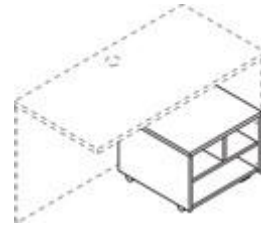

10500 Series Continued

MODULAR COMPONENTS

Cabinet Pedestals
38" w x 21 1/4" d x 28" h
10506 for 72" w Shell **$328.69**
26" w x 21 1/4" d x 28" h
10508 for 60" w shell **$302.23**

CPU Storage Pedestal
13 1/2" w x 22 3/4" d x 28 3/8" h
105090 **$246.37**

Mobile Printer/Fax Cart
20" w x 19 7/8" d x 14 1/8" h
105679 **$169.93**

Lateral File Pedestal
36" w x 20" d x 28" h
10503 **$418.66**
Multi file Pedestal
36" w x 20" d x 28" h
10505 **$499.21**