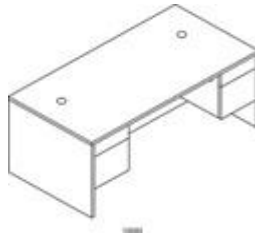

## ¾ PEDESTALS

Approach side of desk on ¾ pedestal models offers full width conference overhang

**Double Pedestal Desks 2/2**  
(drawers: box/file)  
72" w x 36" d x 29 ½" h  
**10595 Bow Top \$638.57**  
60" w x 36" d x 29 ½" h  
**105741 Bow Top \$587.41**