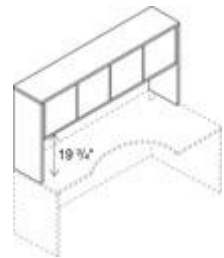

10500 Series

SHARED COMPONENTS