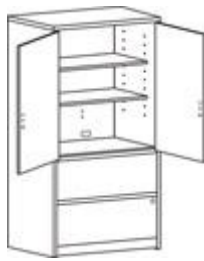

Storage Cabinet/Lateral File
36" w x 24" d x 66 5/8" h
105293 $916.69