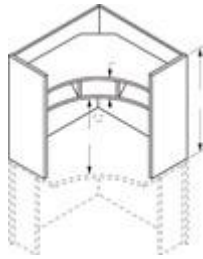

Stack-on Storage

For 36" corner unit and curved corner units
For use with 105810, 105811
35 7/8" h
105340 **$458.05**