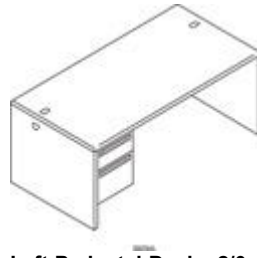

Left Pedestal Desks 2/0
(drawers: box/file)
72" w x 36" d x 29 1/2" h
38294L Left $689.72
66" w x 30" d x 29 1/2" h
38292L Left $635.63
48" w x 30" d x 29 1/2" h
38252L Left $562.72