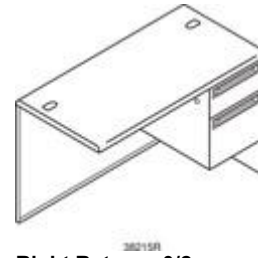

Right Returns 0/2
(drawers: box/file)
60" w x 24" d x 29 1/2" h
38217R Right $457.46
48" w x 24" d x 29 1/2" h
38215R Right $416.30