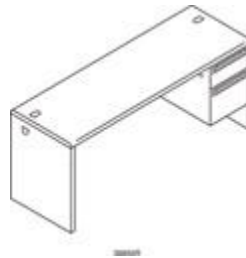

Credenzas Single Pedestal Right 0/2
(drawers: box/file)
24" d x 29 1/2" h
38856R Right 72" w $572.12
38858R Right 66" w $530.96