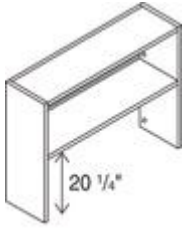

38000 Series

SHARED COMPONENTS

38241N, 20ms

Stack-on Storage w/o doors

36 1/4" h x 13 1/2" d
Offers 20 1/4" h clearance
38244N 72" w **$362.21**
38243N 66" w **$343.39**
38242N 60" w **$318.70**
38241N 48" w **$289.88**