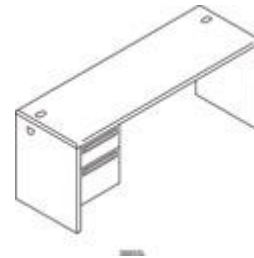

Credenzas Single Pedestal Left 2/0
(drawers: box/file)
24" d x 29 1/2" h
38855L Left 72" w $572.12
38857L Left 66" w $530.96