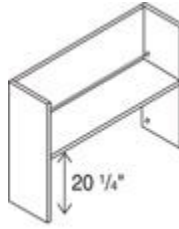

38221N, 20ms

Stack-on Storage Open Shelf

36 1/4" h x 13 1/2" d
Offers 20 1/4" h clearance
38224N 72" w **$287.53**
38223N 66" w **$269.89**
38222N 60" w **$258.72**
38221N 48" w **$238.14**