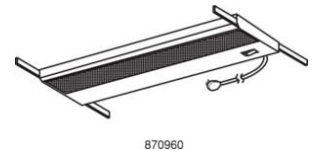

TASK LIGHT
For use under 72", 66", and 60" W Stack on or Open Shelf
46 1/2" W x 4 7/8" D x 1 1/8" H
H870960 $115.84
For use under 48" W Stack on or open shelf
34 5/8" W x 4 7/8" D x 1 1/8" H
H870942 $107.60