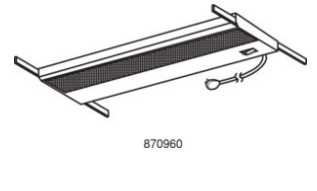

Task Light
H870960 **$118.78**
46½ x4 7/8x1 1/8"
for use under 72", 66", 60"
stack on or open shelf
H870942 **$110.54**
34 5/8x4 7/8x1 1/8"
for use under 48" stack on
or open shelf